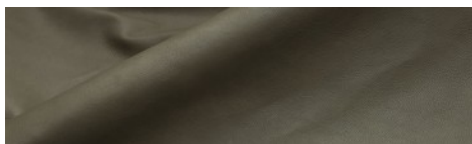

FRIDA FOREST