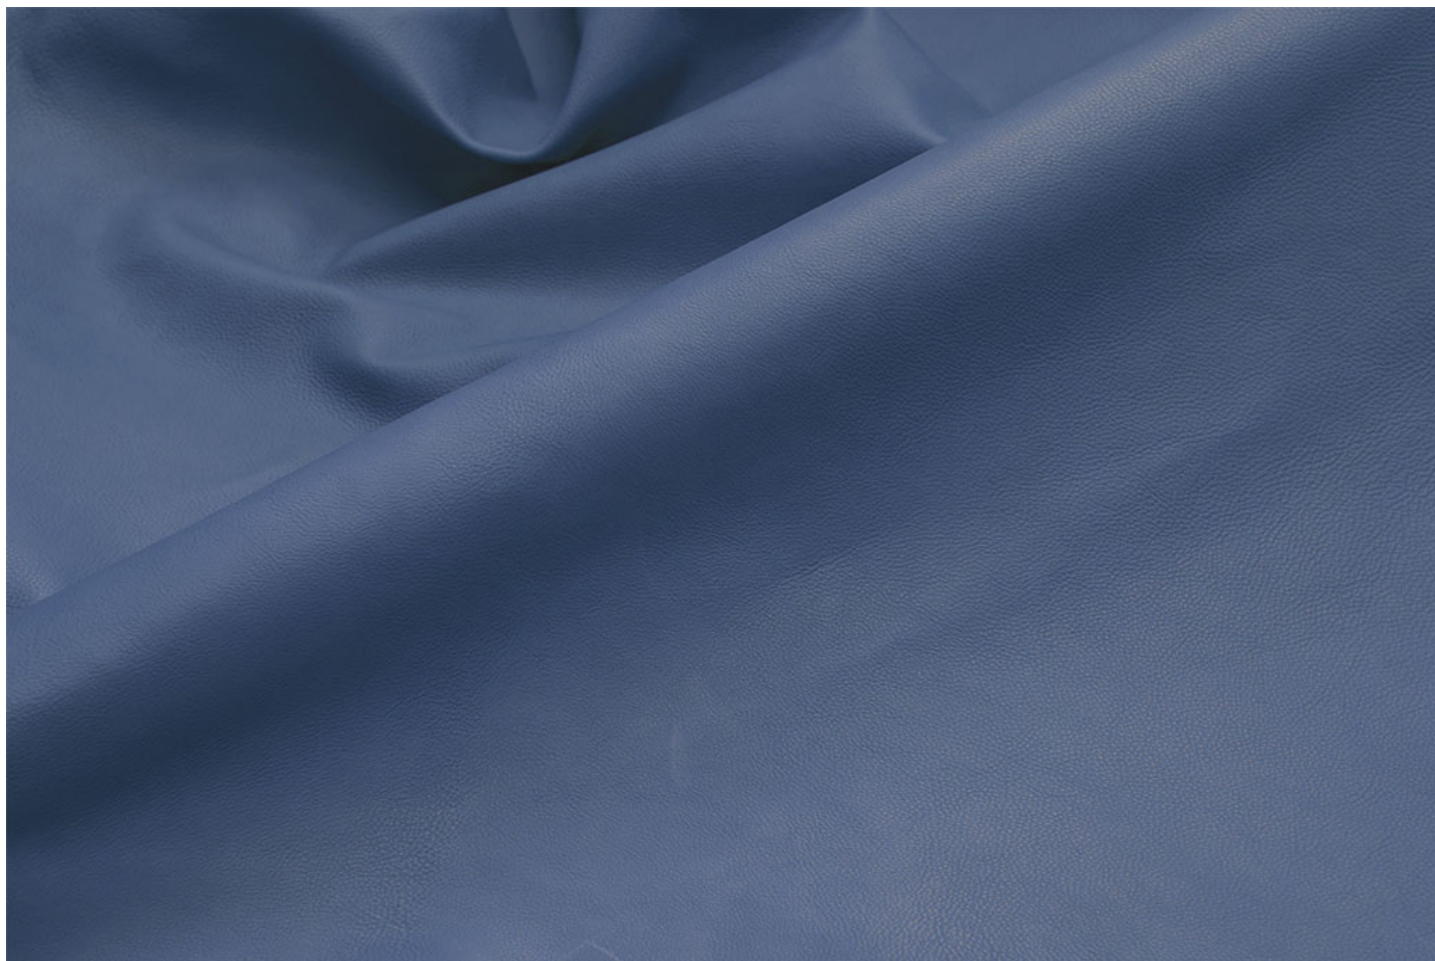

FRIDA / Incas

vegetable.png

Milled, fine grain, soft, natural shine

LEATHER
CALF

THICKNESS
0.7/0.9

SIZE
6/11

ASPECT
MILLED
NATURAL SHINE

DESTINATION
FOOTWEAR