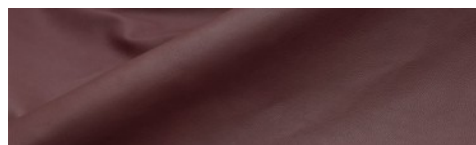

FRIDA BORDÁ²