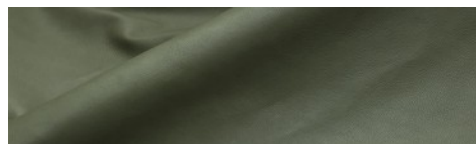

FRIDA OLIVA