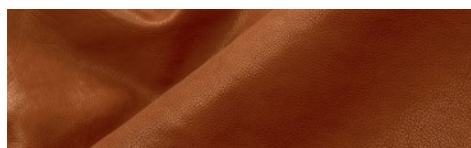

BILOXI E 791 HT