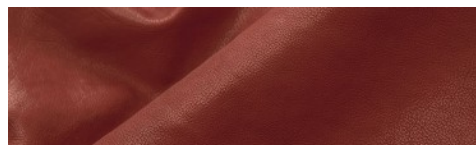

BILOXI E 792 HT