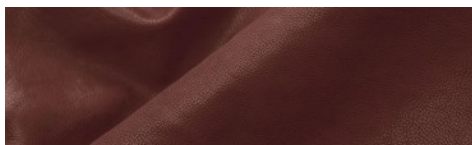

**BILOXI / Incas**

Washed buffalo, embossed, smooth

**LEATHER**  
BUFFALO

**THICKNESS**  
1.1/1.3

**SIZE**  
6/10

**ASPECT**  
SEMI-MAT

**DESTINATION**  
FOOTWEAR

**COLOURS**

BILOXI E 788 HT

DISCLAIMER: I colori delle immagini di questo catalogo possono differire dalla resa su pelle. The colours of the images of this catalogue may differ from the way they appear on the leather.

BILOXI 1003 HT

BILOXI 1002 HT

BILOXI E 791 HT

BILOXI E 792 HT

BILOXI E 793 HT

BILOXI E 977 HT

BILOXI E 789 HT

BILOXI NERO