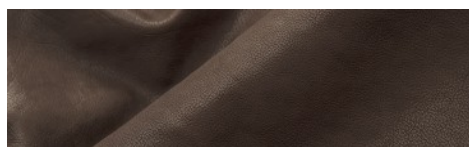

BILOXI E 794 HT