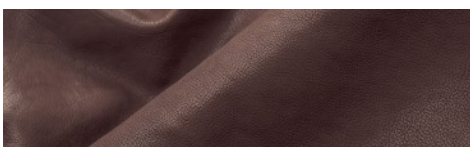

BILOXI E 787 HT