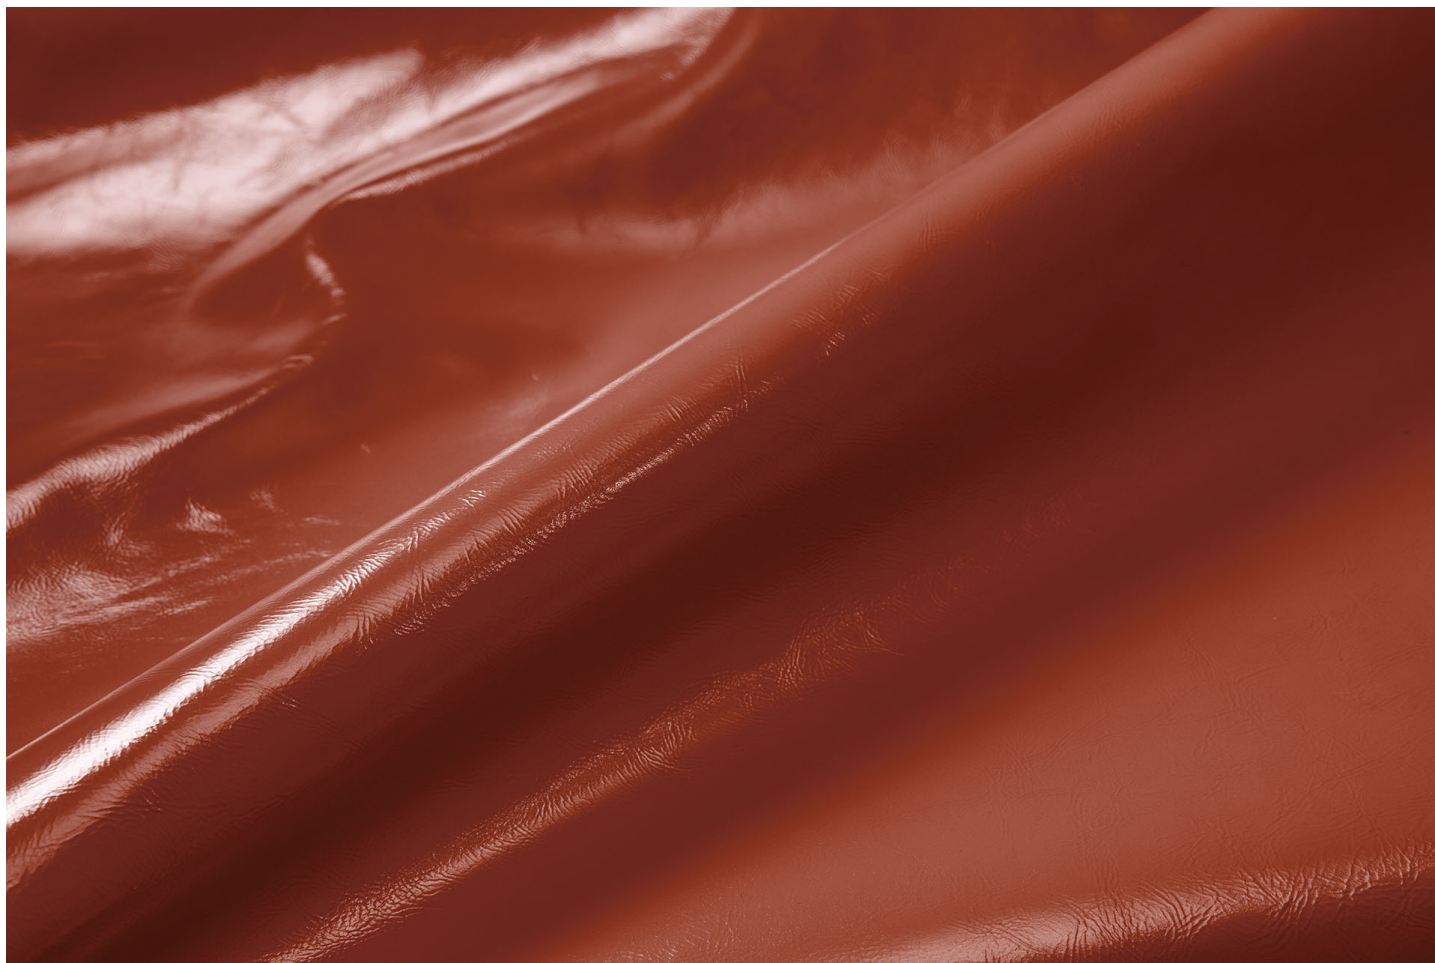

DANDY / Il Veliero

Slowleather

Semi-soft milled, wrung, shiny

LEATHER
CALF SIDE

THICKNESS
0.9/1.1

SIZE
14/18

ASPECT
MILLED
SHINE

DESTINATION
LEATHER GOODS

COLOURS

DANDY BIANCO

DANDY V 3069

DANDY V 3995

DANDY V 4013

DANDY V 4278

DANDY V 4279

DANDY V 4280

DANDY V NERO

DANDY V 4942

DISCLAIMER: I colori delle immagini di questo catalogo possono differire dalla resa su pelle. The colours of the images of this catalogue may differ from the way they appear on the leather.