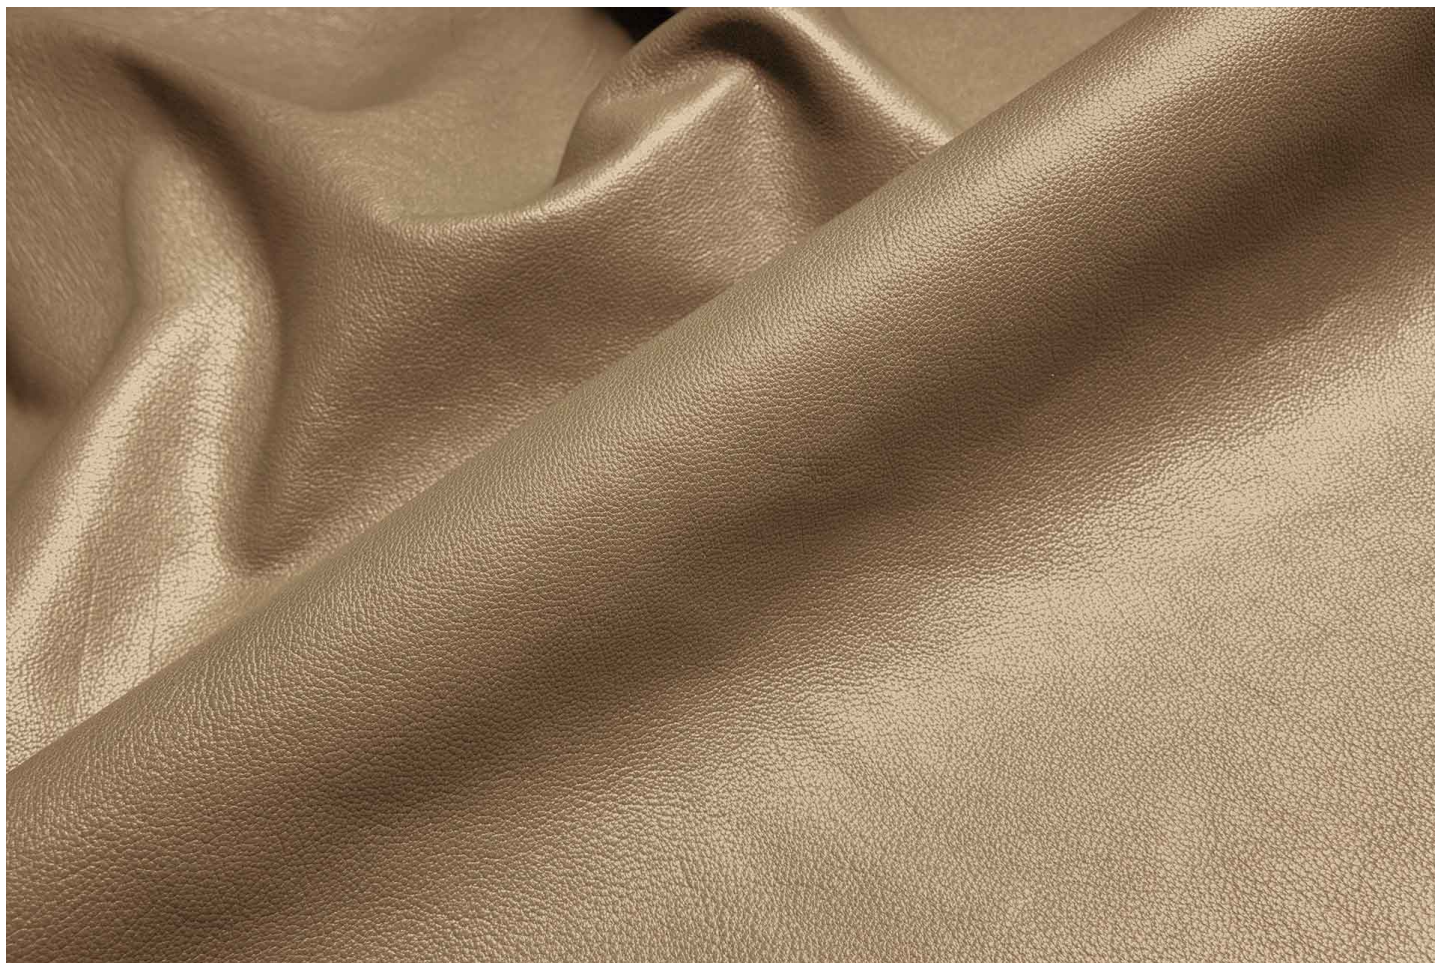

IRPINO / Incas

milled, soft hand feel, shiny

LEATHER
BUFFALO

THICKNESS
1.1/1.3

SIZE
6/10

ASPECT
SHINE

DESTINATION
LEATHER GOODS

COLOURS