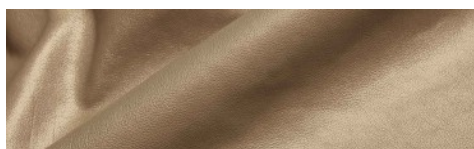

IRPINO F569 H