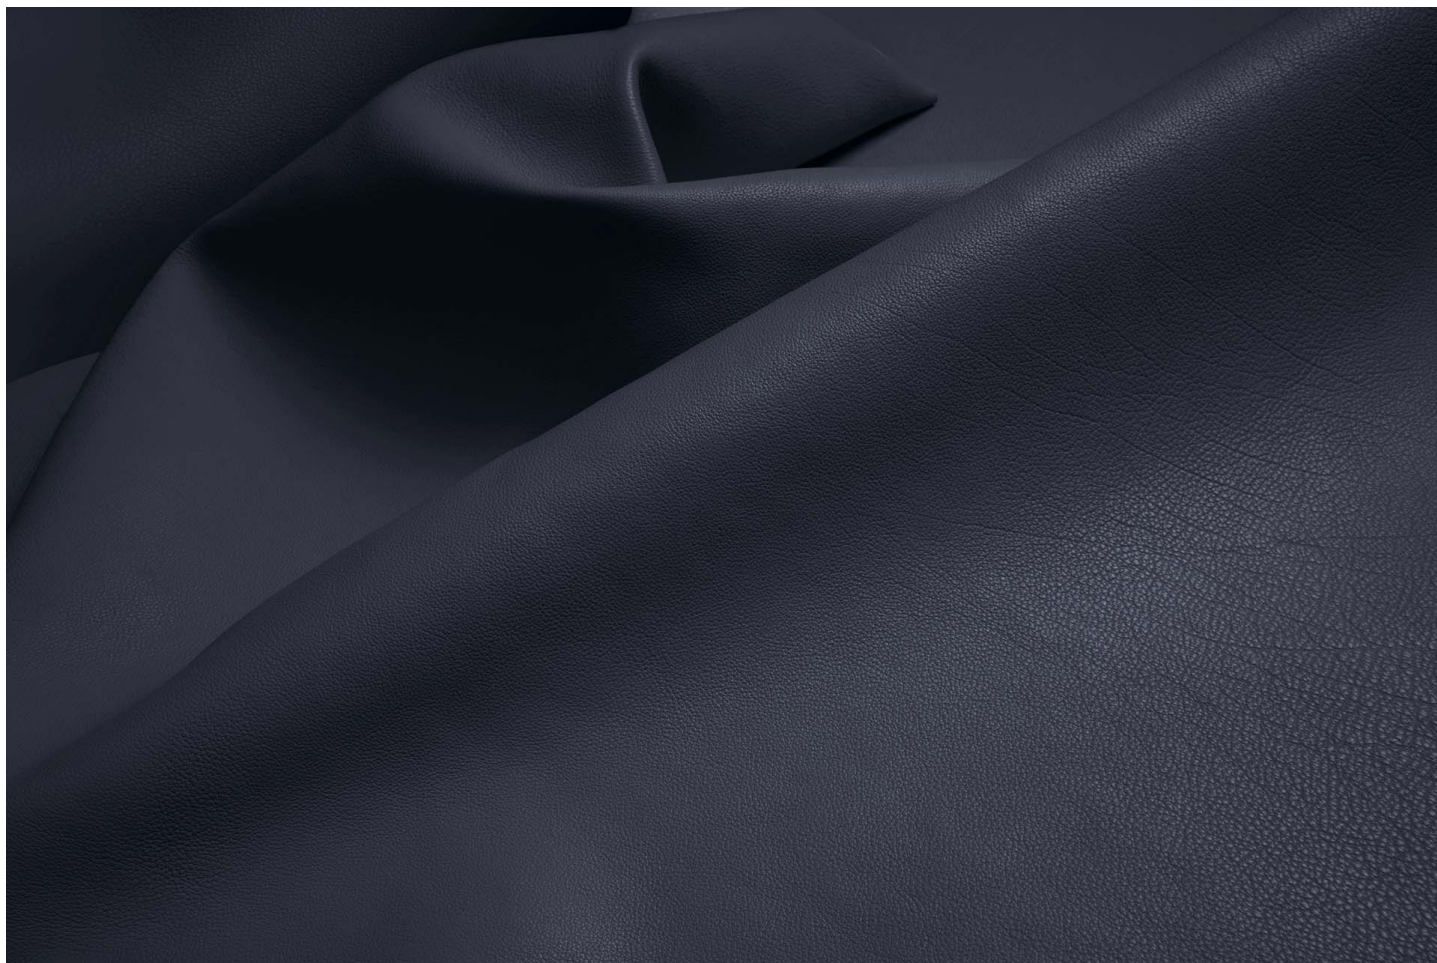

NUSCO / Incas

milled, very soft hand, matt

LEATHER
BUFFALO

THICKNESS
1.1/1.3

SIZE
6/10

ASPECT
MAT
MILLED

DESTINATION
LEATHER GOODS

COLOURS