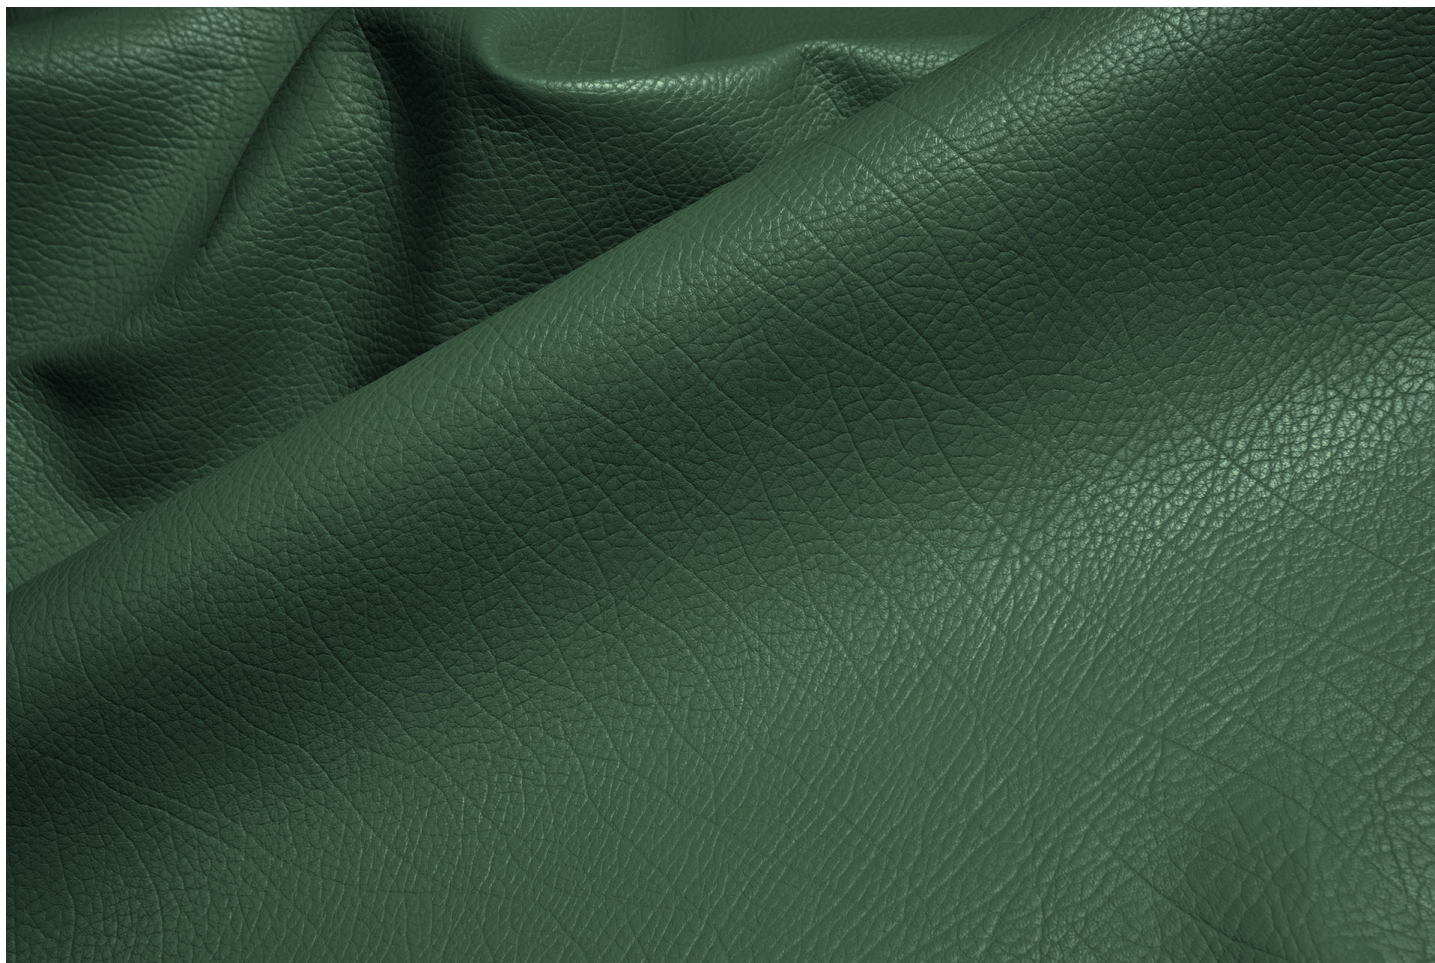

THAR / Il Veliero

Slowleather

drum-shrunken, soft hand feel, semi-shine

LEATHER
CALF

THICKNESS
1.1/1.3

SIZE
6,5/8,5

ASPECT
NATURAL
NATURAL SHINE
WRINKLED

DESTINATION
LEATHER GOODS

COLOURS

THAR 4577

THAR 4578

THAR NERO

THAR V 4942

THAR V 4943

THAR V 4944

THAR V 5255