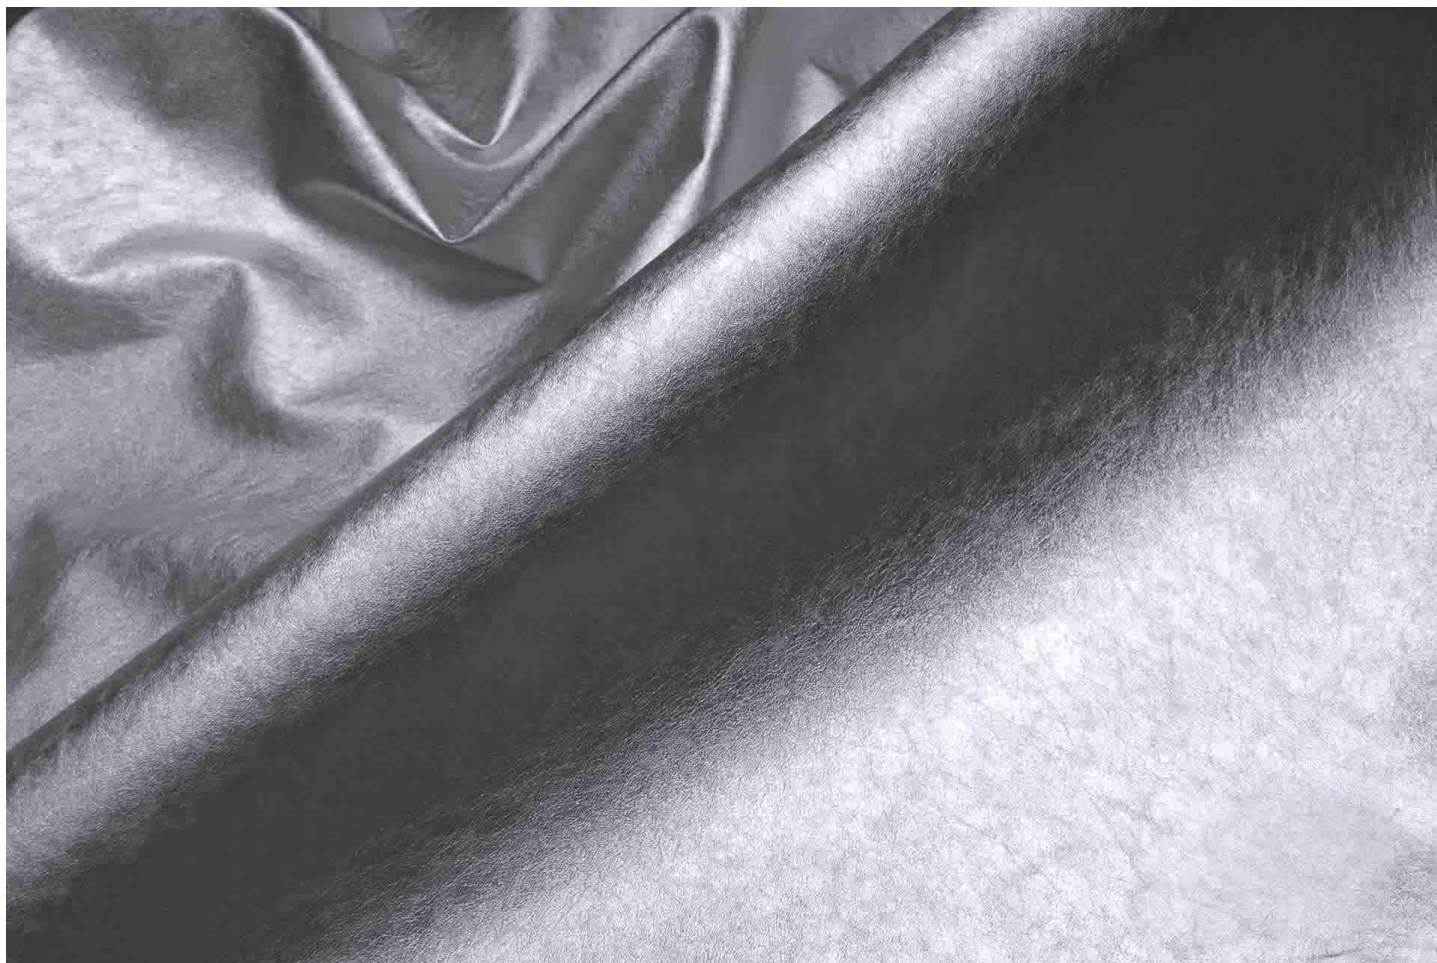

## LEROY LAME' / Italtan

Slowleather

foil laminated, milled, soft hand feel

**LEATHER**  
CALF

**THICKNESS**  
0.3/0.4

**SIZE**  
6/9

**ASPECT**  
MILLED

**DESTINATION**  
FOOTWEAR  
LEATHER GOODS

### COLOURS

LEROY LAME' BRONZO

LEROY LAME' ORO

LEROY LAME' VERDE

LEROY LAME' V 4981

LEROY LAME' V 4982