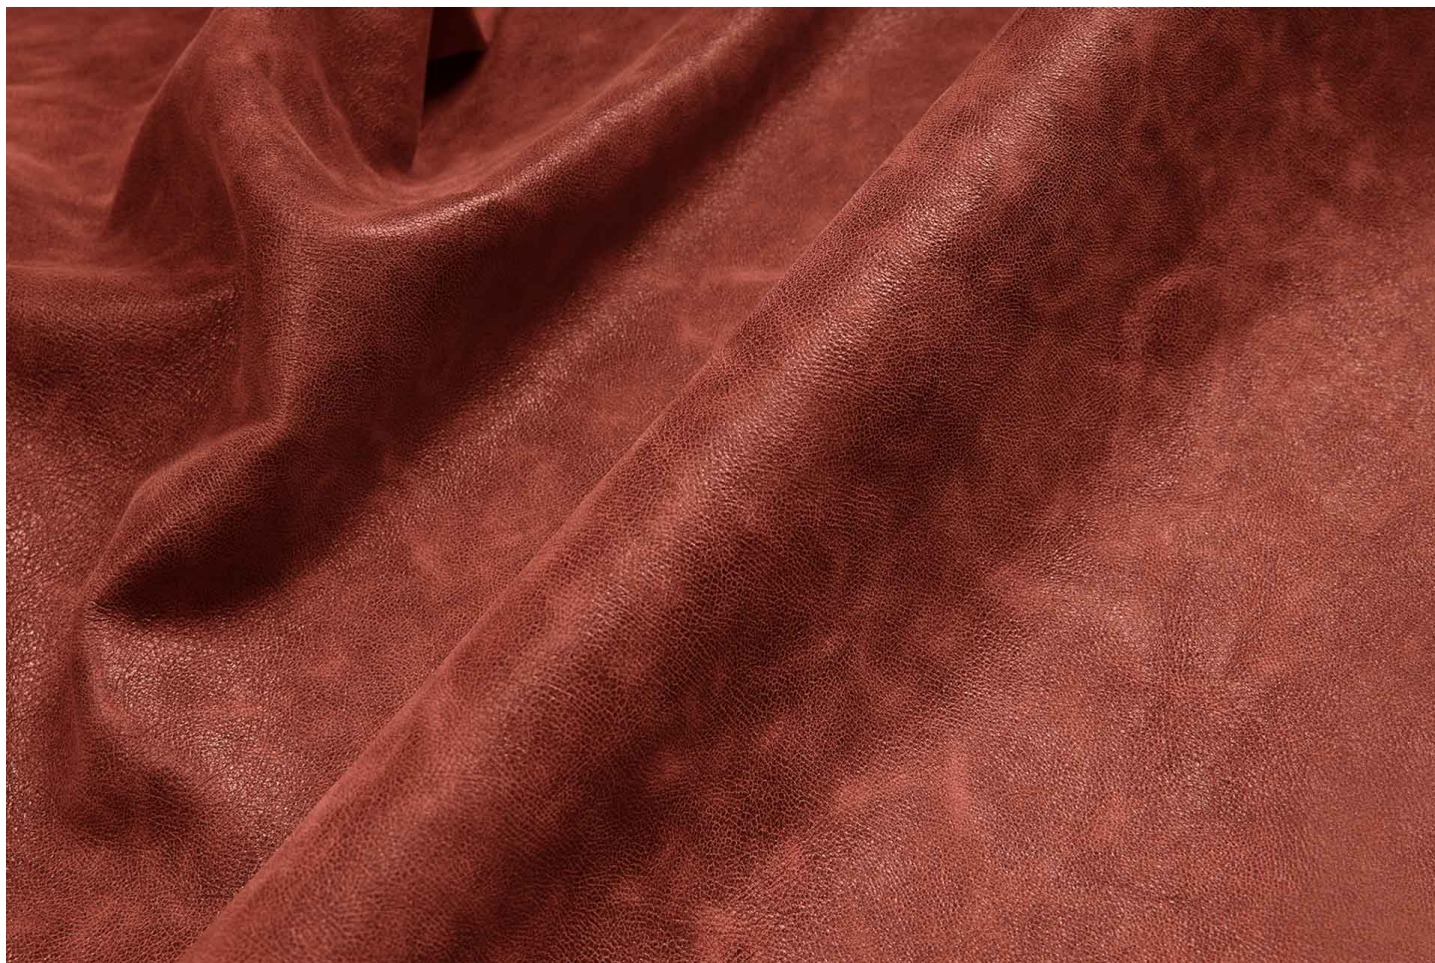

AVIATOR / Incas

Milled, vintage effect, semi shine, soft hand feel

LEATHER
BUFFALO

THICKNESS
1.0/1.2

SIZE
6/10

ASPECT
MILLED
NATURAL SHINE

DESTINATION
FOOTWEAR
GARMENTS

COLOURS

AVIATOR F569 H

AVIATOR F570 H

AVIATOR F571 H

AVIATOR NERO