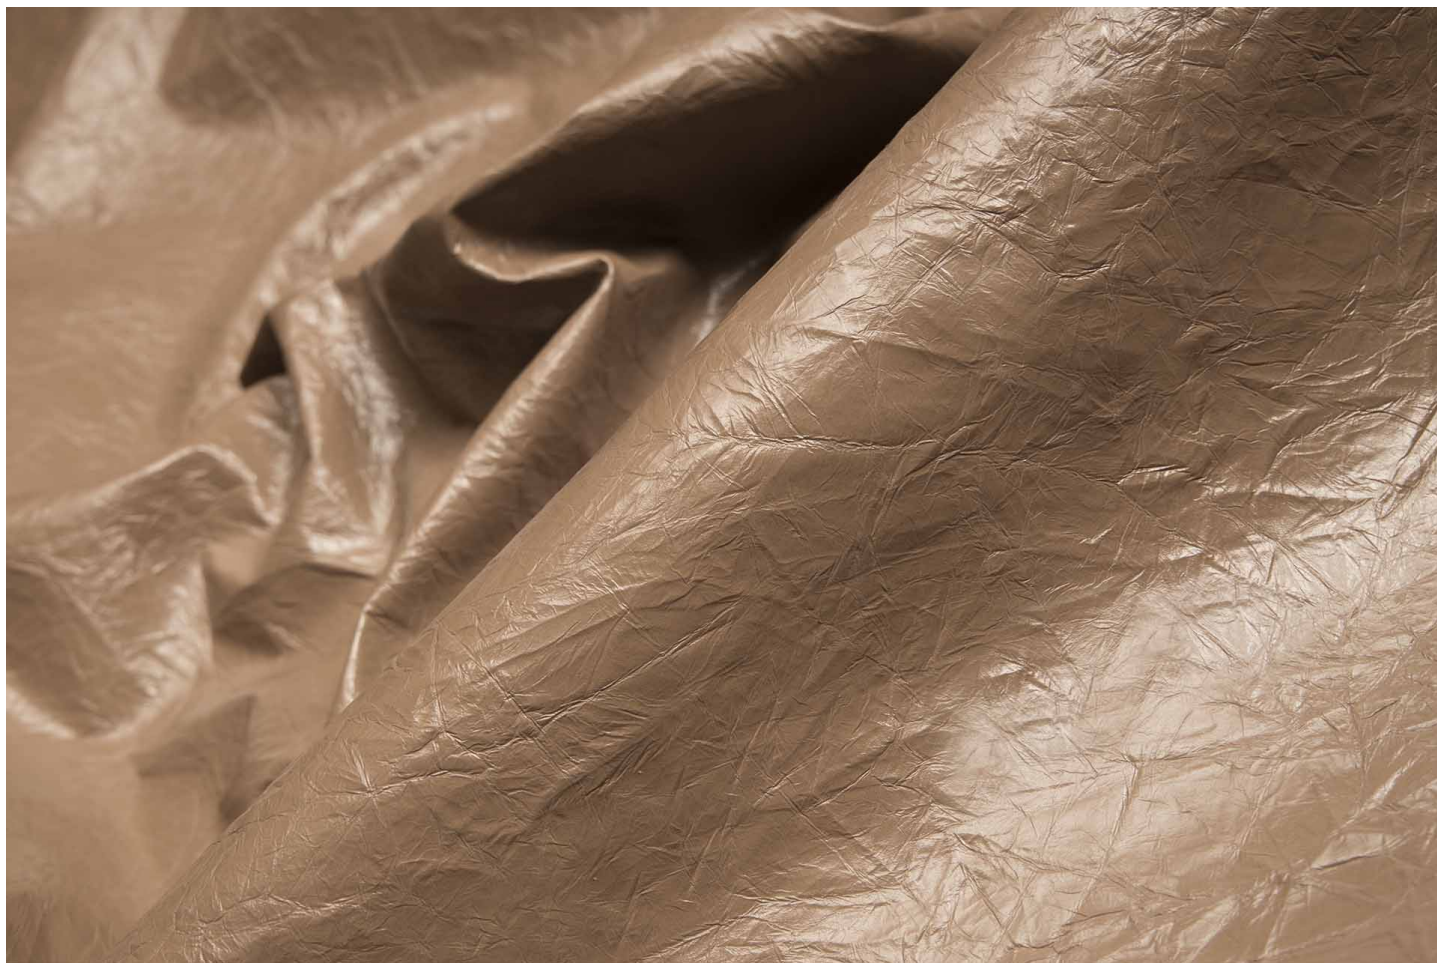

WALLY / Il Veliero

Slowleather

hand wrung, shiny, soft

LEATHER
CALF SIDE

THICKNESS
0.4/0.6

SIZE
14/18

DESTINATION
LEATHER GOODS

COLOURS

WALLY V NERO

WALLY V 4942

WALLY V 4943

WALLY V 4944