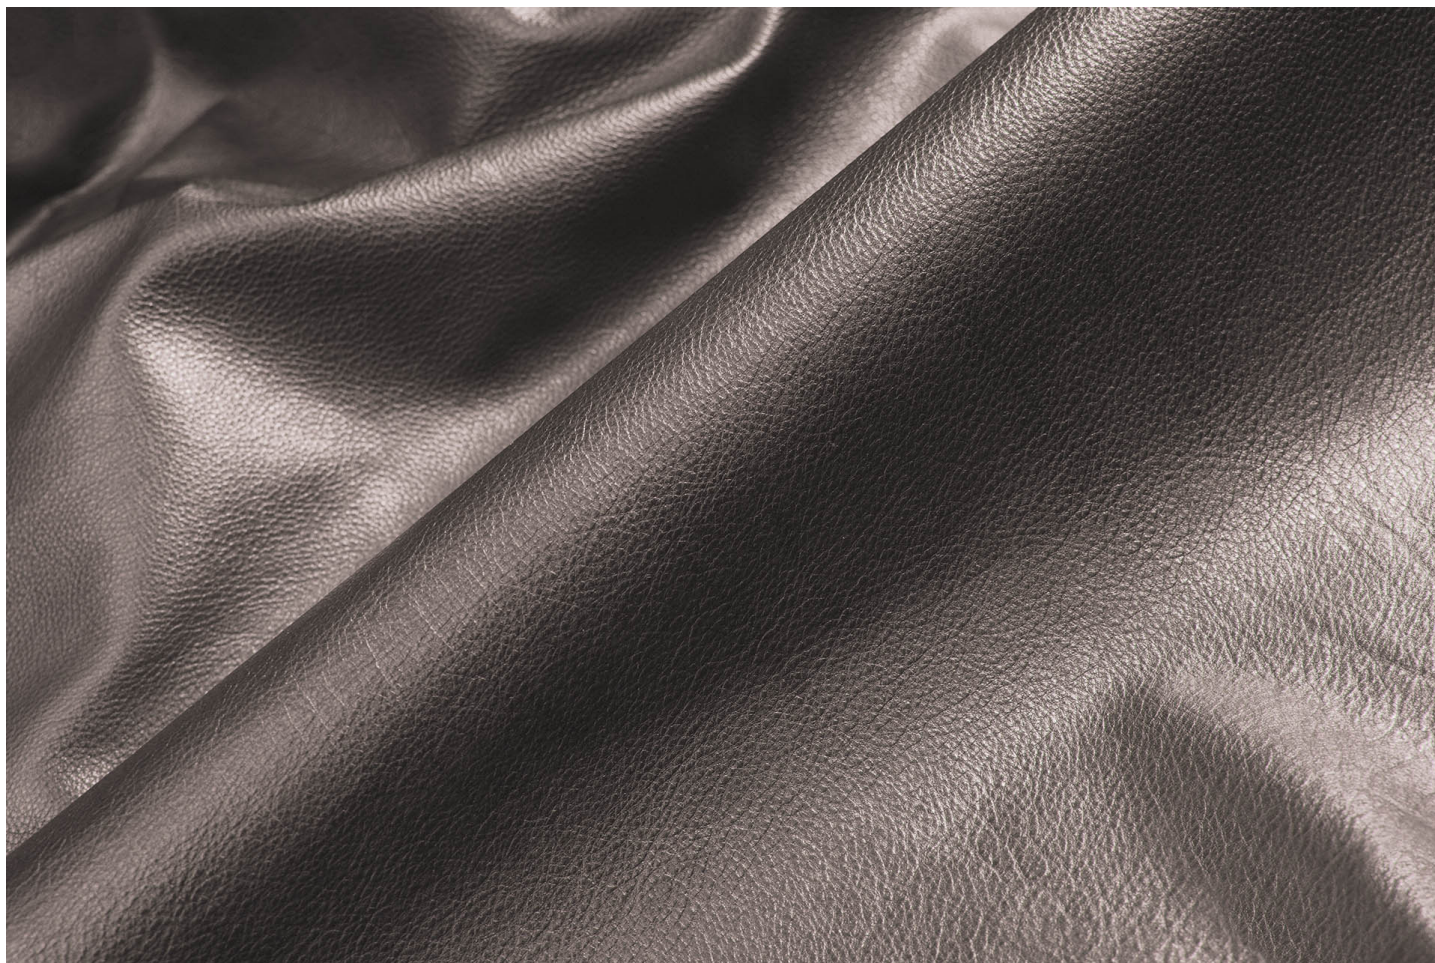

MUSE / Italtan

Slowleather

Extremely soft hand, natural grain, semi shiny

LEATHER
CALF

THICKNESS
0.6/0.8

SIZE
6/9

ASPECT
NATURAL
NATURAL SHINE

DESTINATION
LEATHER GOODS

COLOURS

MUSE V 5255

MUSE V 5256

MUSE V 5257