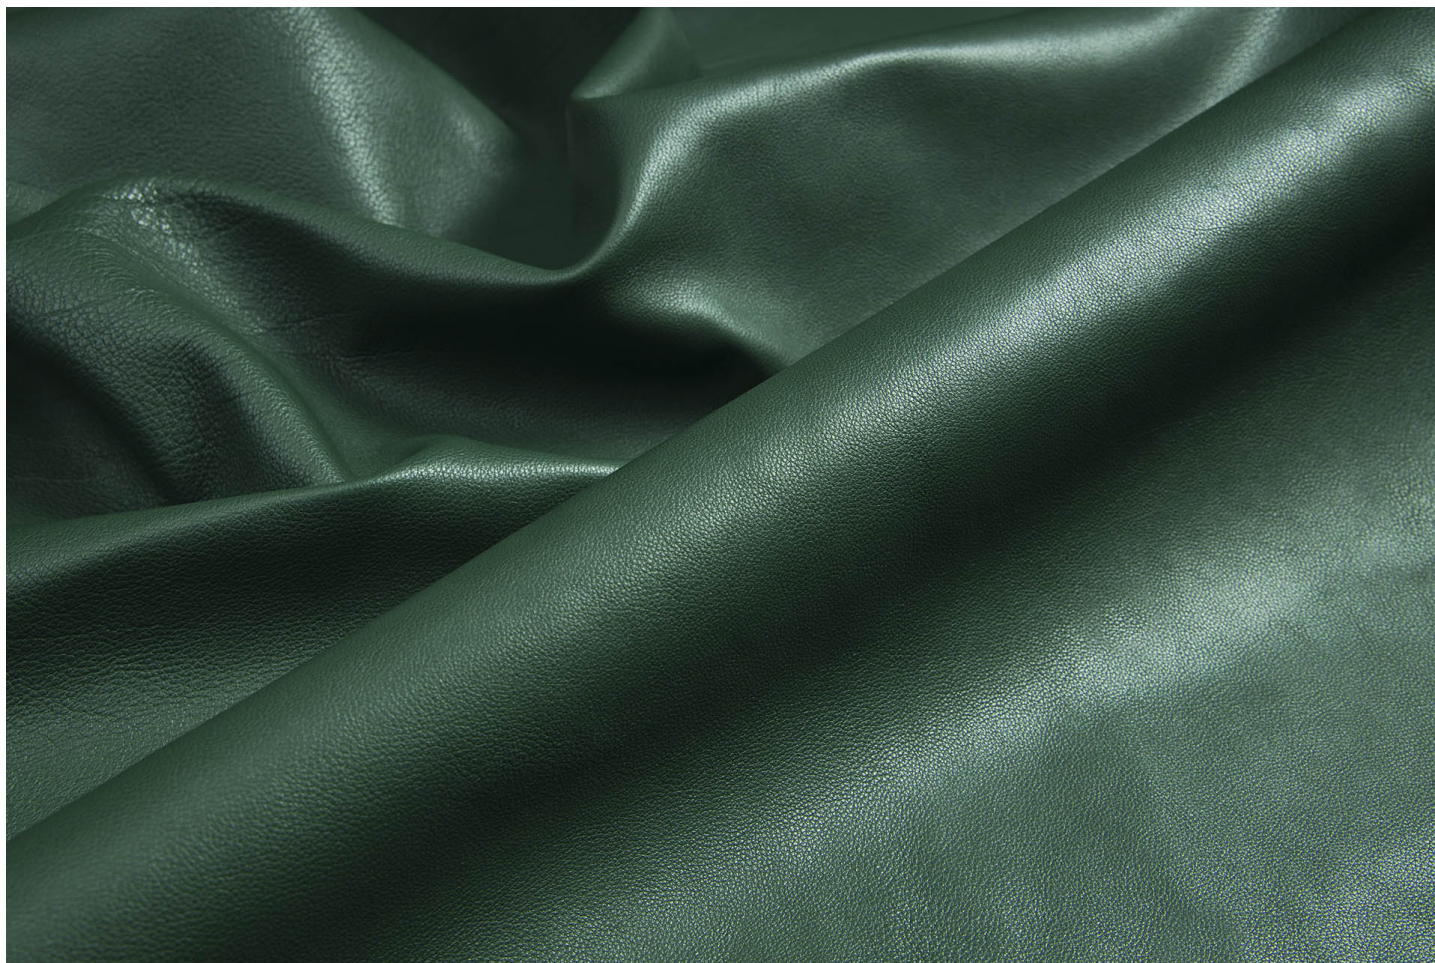

CLOVIS / Incas

Milled Buffalo, soft hand feel

LEATHER
BUFFALO

THICKNESS
0.9/1.1

SIZE
6/10

ASPECT
MILLED

DESTINATION
LEATHER GOODS

COLOURS

CLOVIS F771 H

CLOVIS F772 H

CLOVIS F773 H

CLOVIS NERO